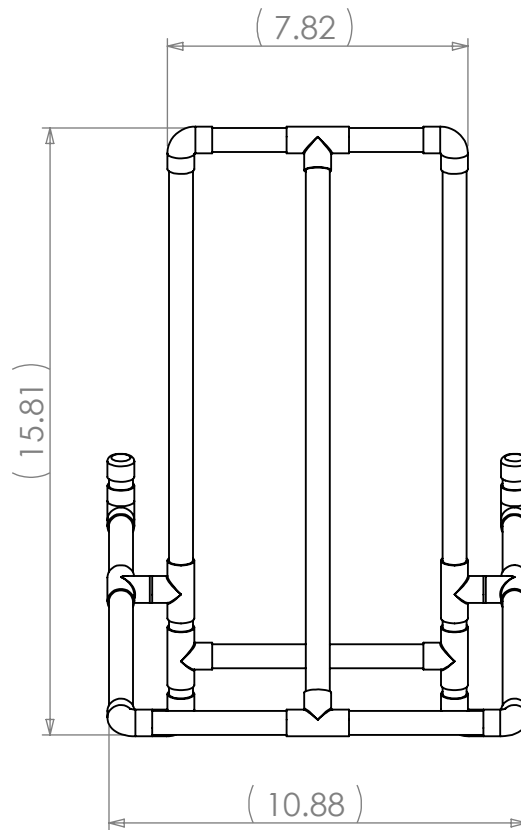

Stand for Electric Guitar
 1/2" copper tube (5/8" actual OD)
 Adjust length of item #4 for larger guitars
 Chris Taylor: chris@taylorcustom.com

ITEM NO.	PART	LENGTH (in)	QTY.
1	1/2in tee		8
2	05_tube	08.5	2
3	1/2in ell		8
4	05_tube	04.5	4
5	05_tube	01.25	8
6	1/2in cap		2
7	05_tube	12	2
8	05_tube	03	2
9	05_tube	06.5	1
10	05_tube	15	1