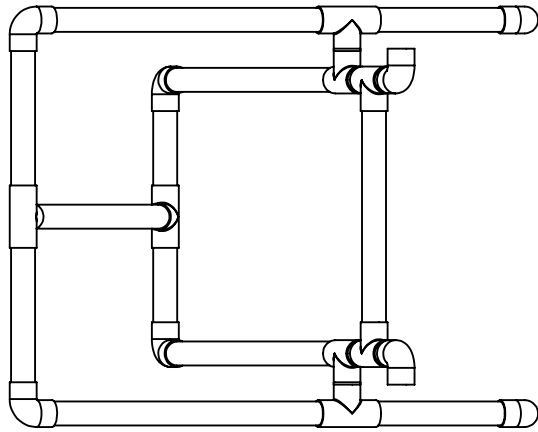

Stand for Electric Guitar
 1/2" copper tube (5/8" actual OD)
 Adjust length of item #4 for larger guitars
 Chris Taylor: chris@taylorcustom.com

ITEM NO.	PART	LENGTH (in)	QTY.
1	1/2in tee		8
2	05_tube	08.5	2
3	1/2in ell		8
4	05_tube	04.5	4
5	05_tube	01.25	8
6	1/2in cap		2
7	05_tube	12	2
8	05_tube	03	2
9	05_tube	06.5	1
10	05_tube	15	1