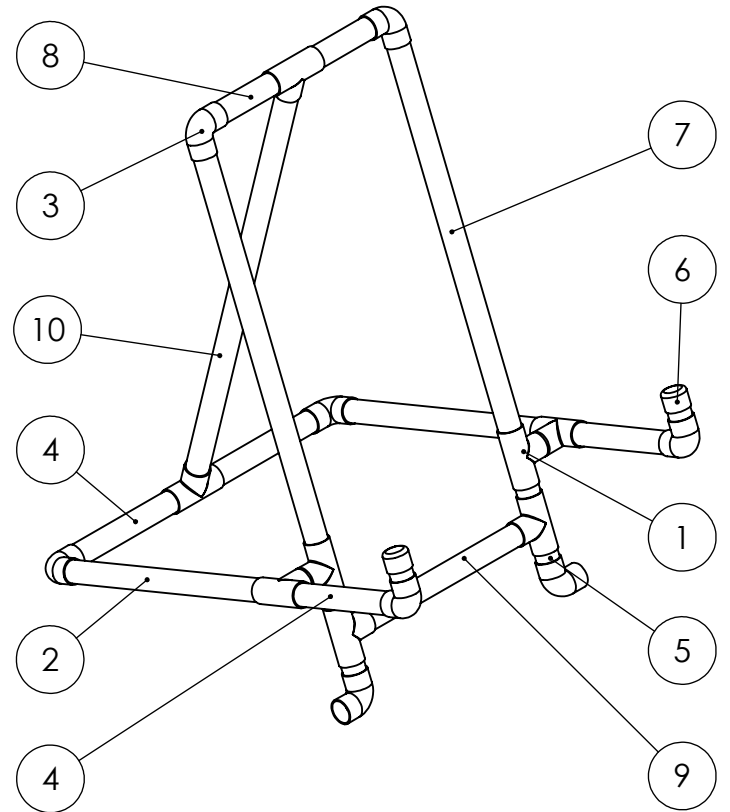

Stand for Electric Guitar
 1/2" copper tube (5/8" actual OD)
 Adjust length of item #4 for larger guitars
 Chris Taylor: chris@taylorcustom.com

ITEM NO.	PART	LENGTH (in)	QTY.
1	1/2in tee		8
2	05_tube	08.5	2
3	1/2in ell		8
4	05_tube	04.5	4
5	05_tube	01.25	8
6	1/2in cap		2
7	05_tube	12	2
8	05_tube	03	2
9	05_tube	06.5	1
10	05_tube	15	1