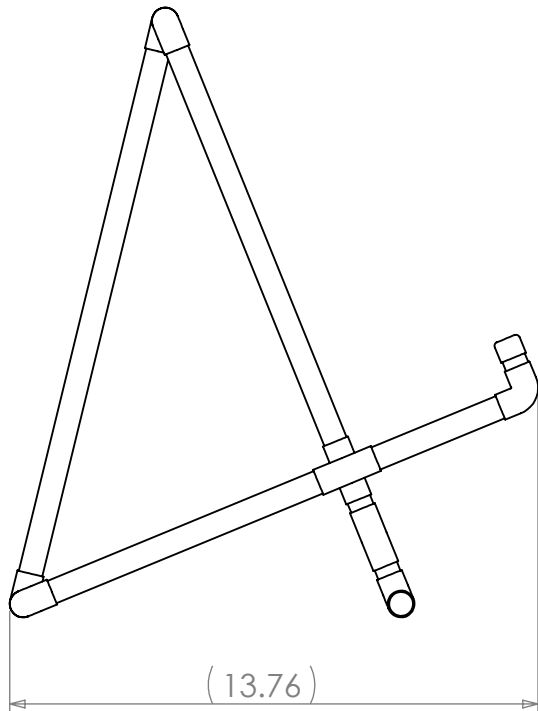

Stand for Electric Guitar
 1/2" copper tube (5/8" actual OD)
 Adjust length of item #4 for larger guitars
 Chris Taylor: chris@taylorcustom.com

ITEM NO.	PART	LENGTH (in)	QTY.
1	1/2in tee		8
2	05_tube	08.5	2
3	1/2in ell		8
4	05_tube	04.5	4
5	05_tube	01.25	8
6	1/2in cap		2
7	05_tube	12	2
8	05_tube	03	2
9	05_tube	06.5	1
10	05_tube	15	1